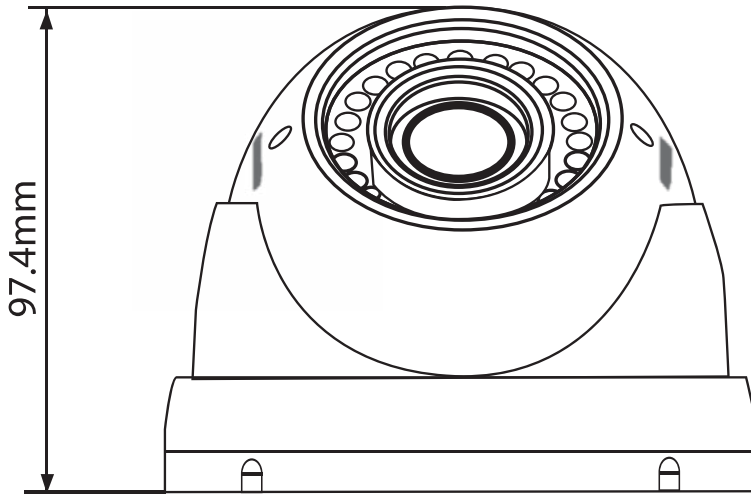

- 4MP@25fps
- 2.8~12mm vari-focal lens
- Max. IR distance 30m
- Smart IR
- WDR
- IP67 waterproof
- DC12V

SPECIFICATIONS

Model Number	DHD40/2713R
Image Sensor	1/3" CMOS
Effective Pixels	2688(H)×1520(V), 4MP
Scanning System	Progressive
Electronic Shutter Speed	1/25~1/100000s
Min. Illumination	0.03Lux/F1.3, 30IRE, 0Lux IR on
S/N Ratio	More than 65dB
Max. IR LEDs Length	Up to 30m
IR On/Off Control	Auto/ Manual
IR LEDs	20

(continued)

Lens

Lens Type	Vari-focal lens
Mount Type	Board-in
Focal Length	2.7-13.5mm
Max Aperture	F1.3
Angle of View	H:98°~26°
Focus Control	Manual

Pan/Tilt/Rotation

Pan/Tilt/Rotation Range	Pan:0°~360° / Tilt: 0° ~ 90° / Rotation: 0° ~ 360°
--------------------------------	--

Casing	Aluminium
Dimensions	Φ119mm×97.4mm (Φ4.69"×3.83")
Net Weight	0.28kg (0.62lb)
Gross Weight	0.35kg (0.77lb)

All specifications are subject to change without notice. Copyright © Luxrite Ltd. All rights reserved