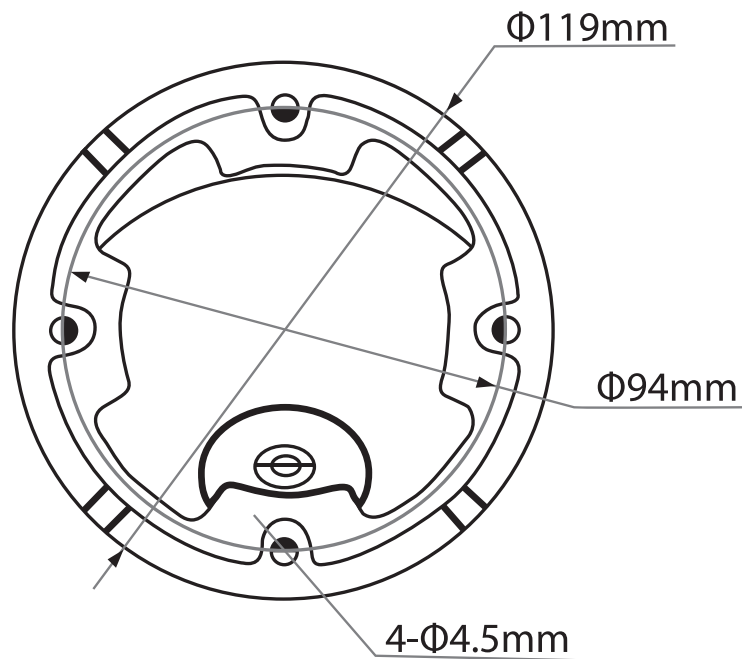

- 4MP@25fps
- 2.8~12mm vari-focal lens
- Max. IR distance 30m
- Smart IR
- WDR
- IP67 waterproof
- DC12V

SPECIFICATIONS

Model Number	DHD40/2713R
Image Sensor	1/3" CMOS
Effective Pixels	2688(H)×1520(V), 4MP
Scanning System	Progressive
Electronic Shutter Speed	1/25~1/100000s
Min. Illumination	0.03Lux/F1.3, 30IRE, 0Lux IR on
S/N Ratio	More than 65dB
Max. IR LEDs Length	Up to 30m
IR On/Off Control	Auto/ Manual
IR LEDs	20

(continued)

Lens

Lens Type	Vari-focal lens
Mount Type	Board-in
Focal Length	2.7-13.5mm
Max Aperture	F1.3
Angle of View	H:98°~26°
Focus Control	Manual

Pan/Tilt/Rotation

Pan/Tilt/Rotation Range	Pan:0°~360° / Tilt: 0° ~ 90° / Rotation: 0° ~ 360°
--------------------------------	--

Casing	Aluminium
Dimensions	Φ119mm×97.4mm (Φ4.69"×3.83")
Net Weight	0.28kg (0.62lb)
Gross Weight	0.35kg (0.77lb)

All specifications are subject to change without notice. Copyright © Luxrite Ltd. All rights reserved