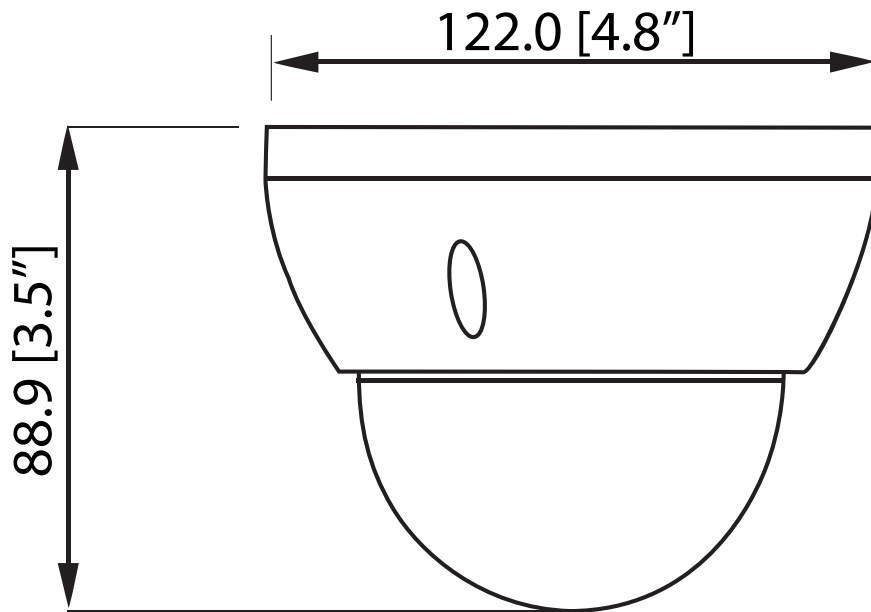

## Lens

<b>Lens Type</b>	Vari-focal lens
<b>Mount Type</b>	Board-in
<b>Focal Length</b>	2.7-13.5mm
<b>Max Aperture</b>	F1.3
<b>Angle of View</b>	H:98°~26°
<b>Focus Control</b>	Manual

## Pan/Tilt/Rotation

<b>Pan/Tilt/Rotation Range</b>	Pan:0°~355° / Tilt: 0° ~ 75° / Rotation: 0° ~ 355°
--------------------------------	--

<b>Casing</b>	Aluminium
<b>Dimensions</b>	Φ122mm×88.9mm (Φ4.8"×3.5")
<b>Net Weight</b>	0.39kg (0.86lb)
<b>Gross Weight</b>	0.49kg (1.08lb)

All specifications are subject to change without notice. Copyright © Luxrite Ltd. All rights reserved