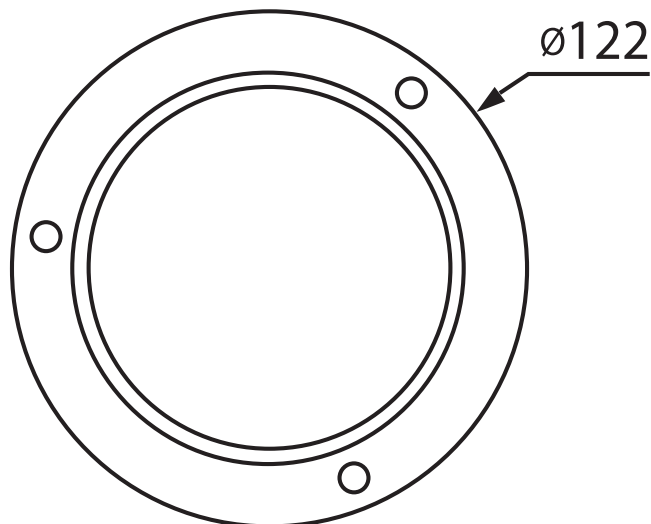

## Pan/Tilt/Rotation

<b>Pan/Tilt/Rotation Range</b>	Pan:0°~355° / Tilt: 0° ~ 75° / Rotation: 0° ~ 355°
--------------------------------	--

<b>Casing</b>	Aluminium
<b>Dimensions</b>	Φ122mm×88.9mm (Φ4.8"×3.5")
<b>Net Weight</b>	0.39kg (0.86lb)
<b>Gross Weight</b>	0.49kg (1.08lb)

All specifications are subject to change without notice. Copyright © Luxrite Ltd. All rights reserved