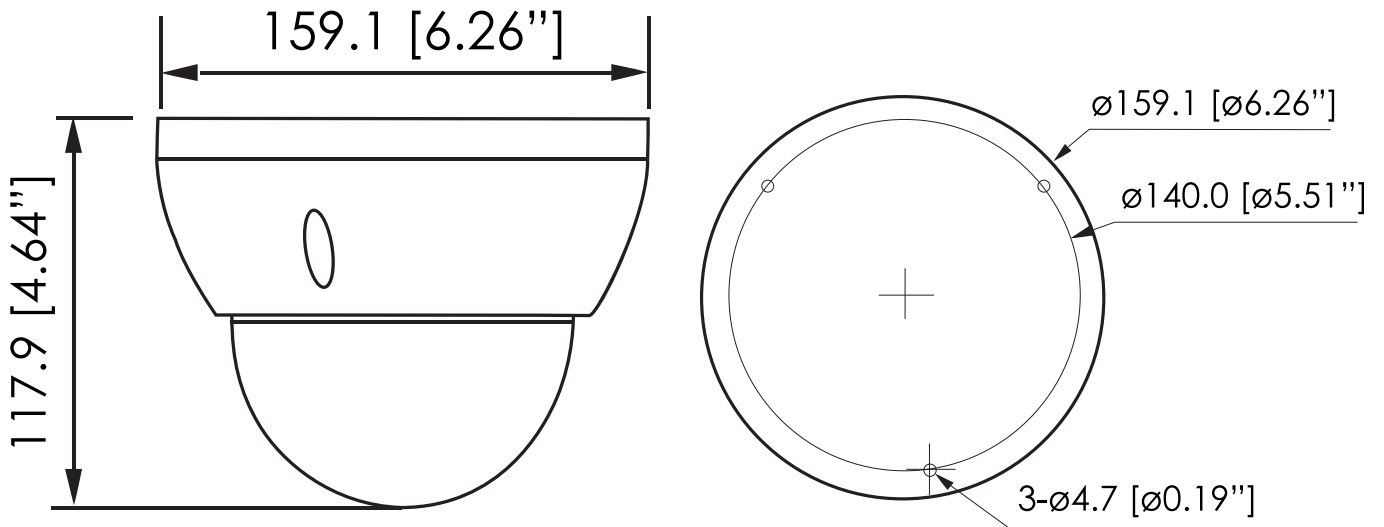

Ingress Protection IP67

Vandal Resistance IK10

Construction

Casing Metal

Dimensions $\varnothing 159.1\text{mm} \times 117.9\text{mm}$ ($\varnothing 6.26'' \times 4.64''$)

Net Weight 0.96kg(2.12lb)

Gross Weight 1.75 kg(3.56lb)