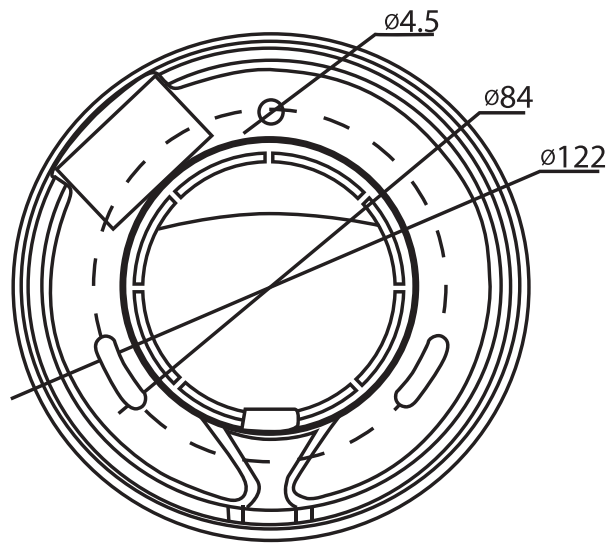

All specifications are subject to change without notice. Copyright © Luxrite Ltd. All rights reserved