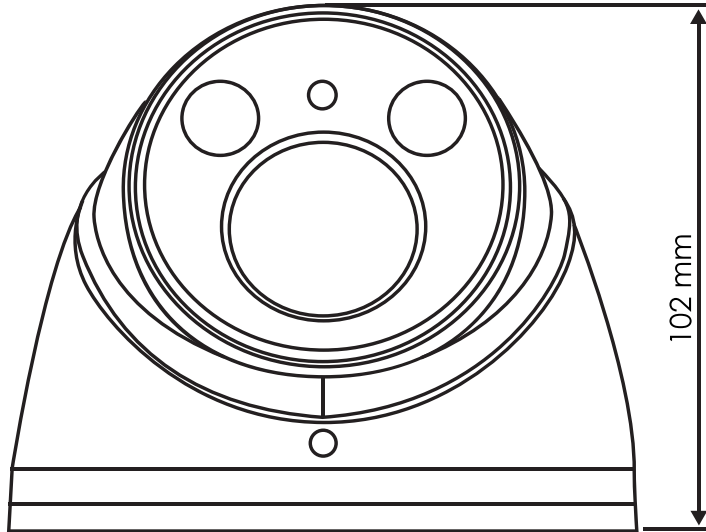

All specifications are subject to change without notice. Copyright © Luxrite Ltd. All rights reserved