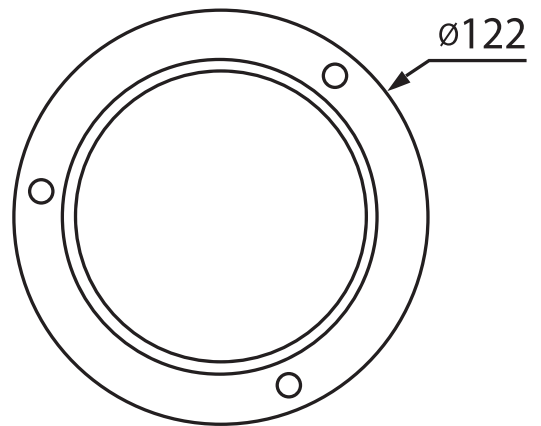

Ingress Protection IP67

Vandal Resistance IK10

Construction

Casing Metal

Dimensions $\varnothing 122\text{mm} \times 88.9\text{mm}$ ($\varnothing 4.8'' \times 3.5''$)

Net Weight 0.5kg (1.1lb)

Gross Weight 0.58kg (1.29lb)