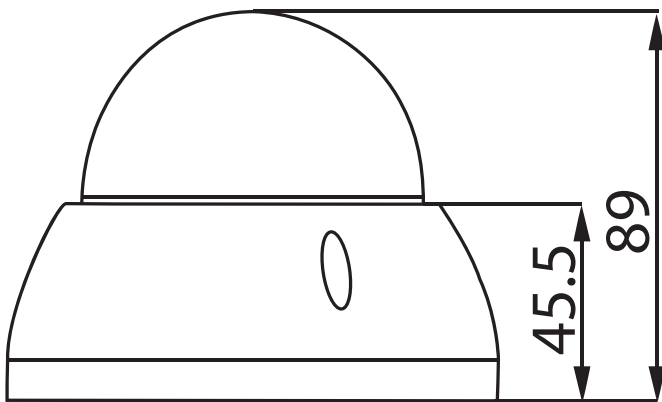

Ingress Protection IP67

Vandal Resistance IK10

Construction

Casing Metal

Dimensions $\varnothing 122\text{mm} \times 88.9\text{mm}$ ($\varnothing 4.8'' \times 3.5''$)

Net Weight 0.5kg (1.1lb)

Gross Weight 0.58kg (1.29lb)