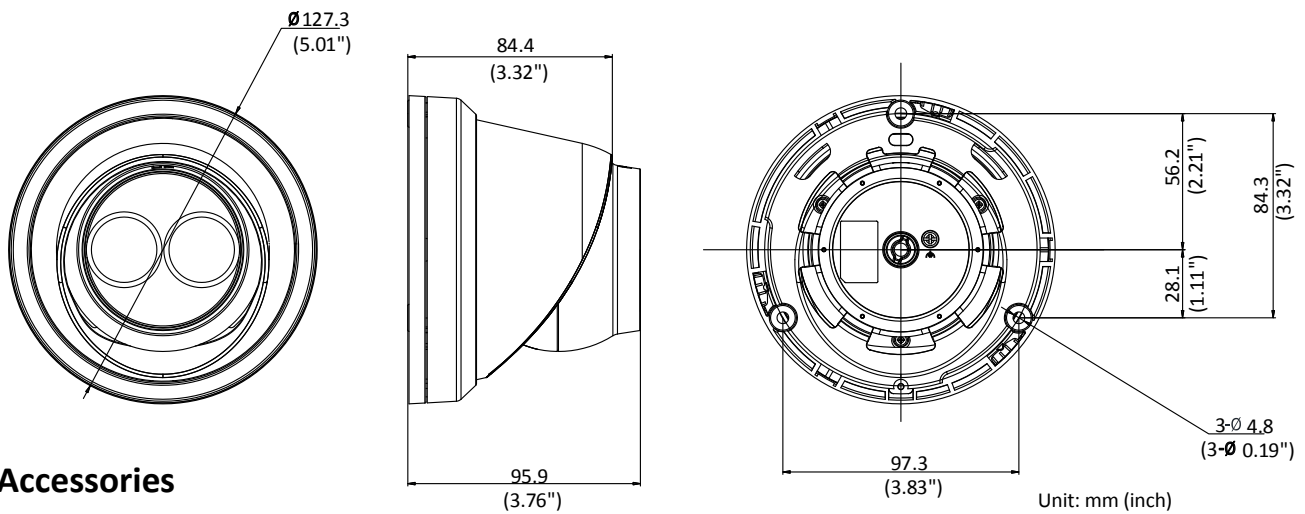

Dimensions

Accessories

Distributed by

HIKVISION®

Headquarters

No.555 Qianmo Road, Binjiang District,
Hangzhou 310051, China
T +86-571-8807-5998
overseasbusiness@hikvision.com

Hikvision USA
T +1-909-895-0400
sales.usa@hikvision.com

Hikvision Italy
T +39-0438-6902
info.it@hikvision.com

Hikvision Singapore
T +65-6684-4718
sg@hikvision.com

Hikvision Africa
T +27 (0) 0351172
sale.africa@hikvision.com

Hikvision Europe
T +31-23-55-42-770
info.eu@hikvision.com

Hikvision France
T +33(0)1-85-330-450
info.fr@hikvision.com

Hikvision Oceania
T +61-2-8599-4233
salesau@hikvision.com

Hikvision Hong Kong
T +852-2151-1761

Hikvision Middle East
T +971-4-8816086
salesme@hikvision.com

Hikvision Spain
T +34-91-737-16-55
info.es@hikvision.com

Hikvision Canada
T +1-909-895-0400
sales.usa@hikvision.com

Hikvision Russia
T +7-495-669-67-99
saleru@hikvision.com

Hikvision Poland
T +48-22-460-01-50
potand@hikvision.com

Hikvision Korea
T +82-31-731-8841
sales.korea@hikvision.com

Hikvision India
T +91-22-28469900
sales@pramahikvision.com

Hikvision UK
T +01628-902140
support.uk@hikvision.com

Hikvision Brazil
T +55 11 3318-0050
Latam.support@hikvision.com