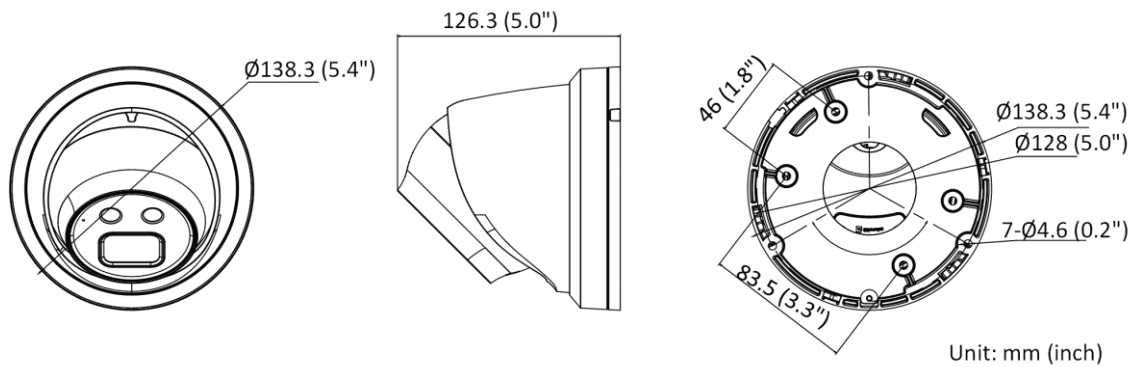

▪ **Dimension**

▪ **Accessory**

▪ **Optional**

DS-1276ZJ-SUS Corner Mount	DS-1275ZJ-SUS Vertical Pole Mount	DS-1271ZJ-140 Pendant Mount
DS-1273ZJ-140B Wall Mount	DS-1273ZJ-140 Wall Mount	DS-1280ZJ-PT6 Junction Box